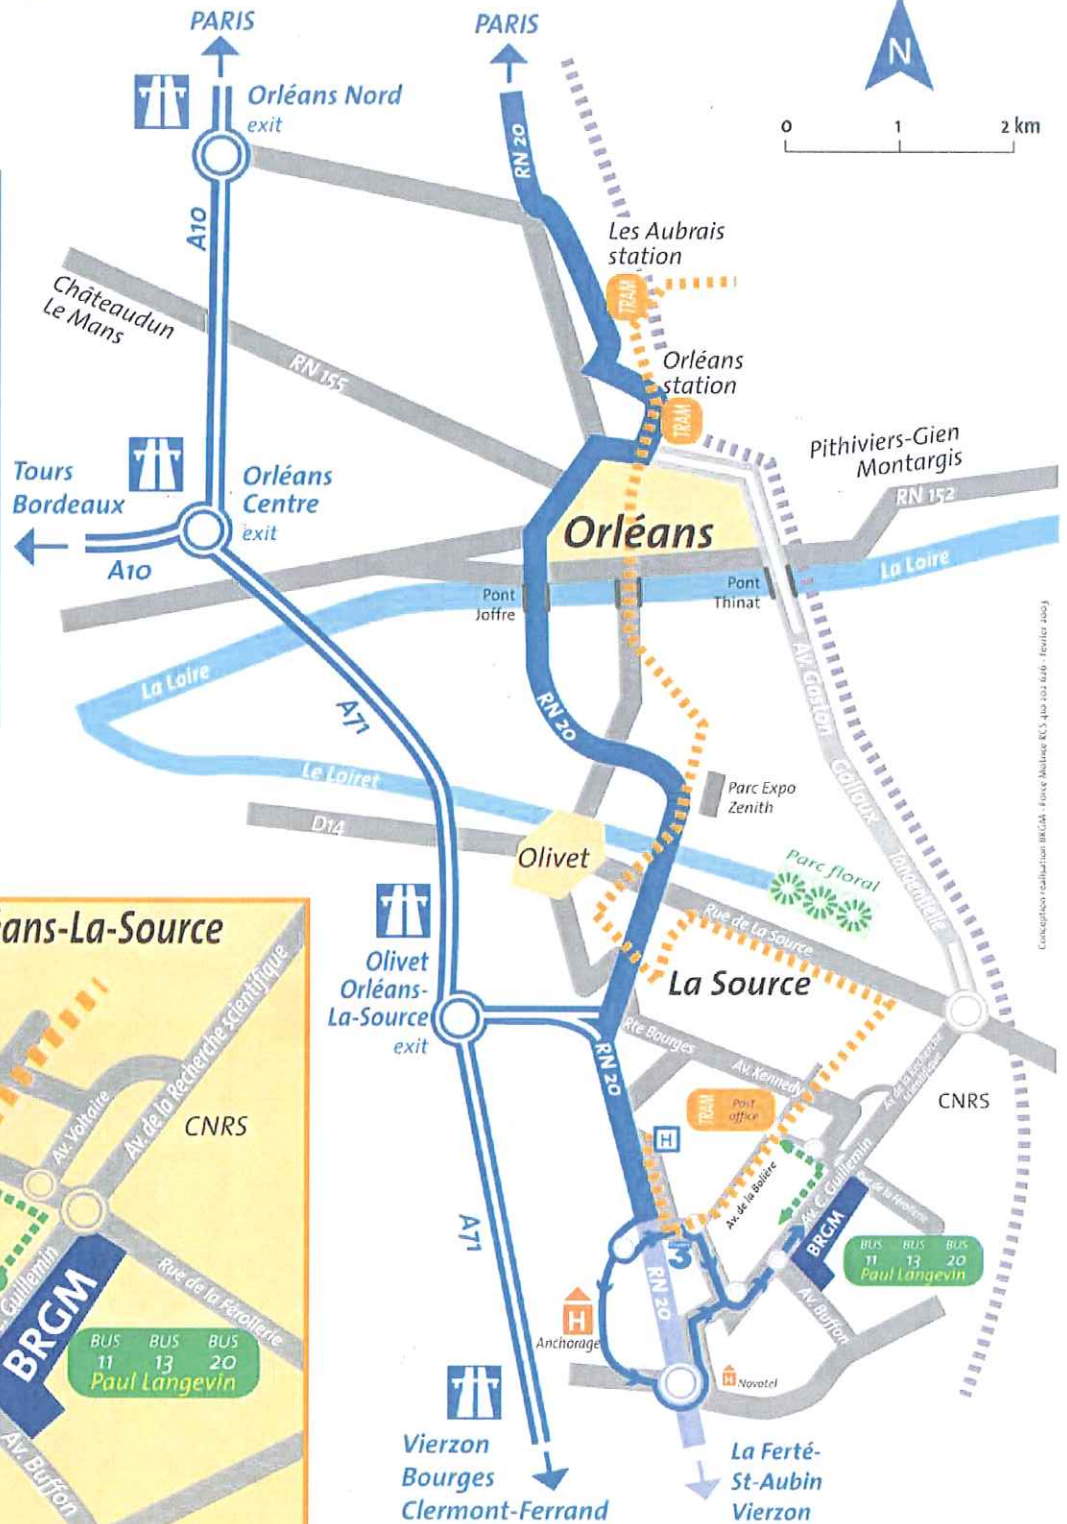

How to get to BRGM Orléans

- RN 20
- Tangent road
- Motorway
- Railway
- Bus stop
- Tram/Bus connection for BRGM
- Tramway
- Hotel
- Hospital

Anchofrage Hotel - Tel. : +33 (0)2 38 49 99 99

Scientific and Technical Centre
 3, avenue Claude Guillemin - B.P. 6009
 45060 ORLEANS cedex 2 - France
 Tel.: +33 (0)2 38 64 34 34
 Fax: +33 (0)2 38 64 35 18