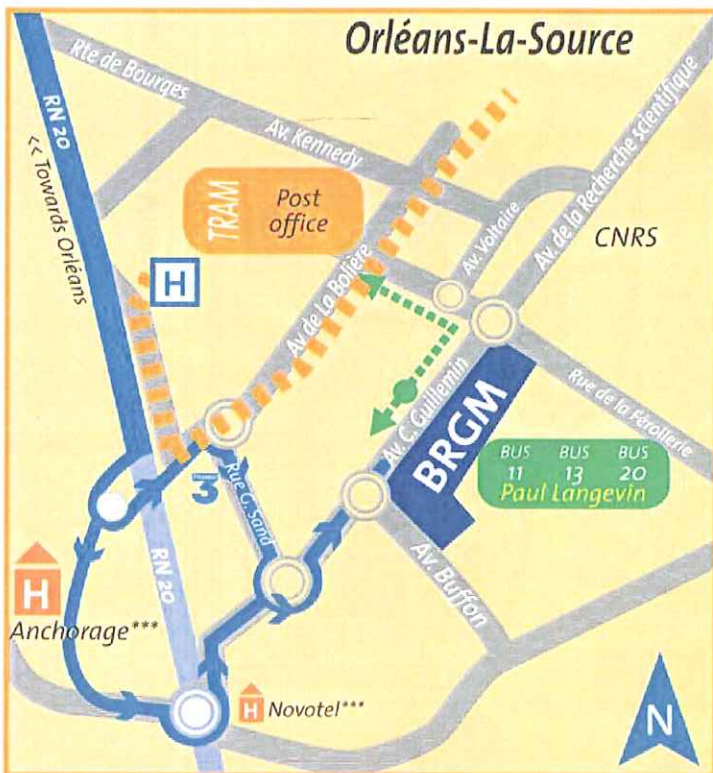

How to get to BRGM Orléans

- RN 20
- Tangent road
- Motorway
- Railway
- Bus stop
- Tram/Bus connection for BRGM
- Tramway
- Hotel
- Hospital

Anchofrage Hotel - Tel. : +33 (0)2 38 49 99 99

Scientific and Technical Centre
 3, avenue Claude Guillemin - B.P. 6009
 45060 ORLEANS cedex 2 - France
 Tel.: +33 (0)2 38 64 34 34
 Fax: +33 (0)2 38 64 35 18